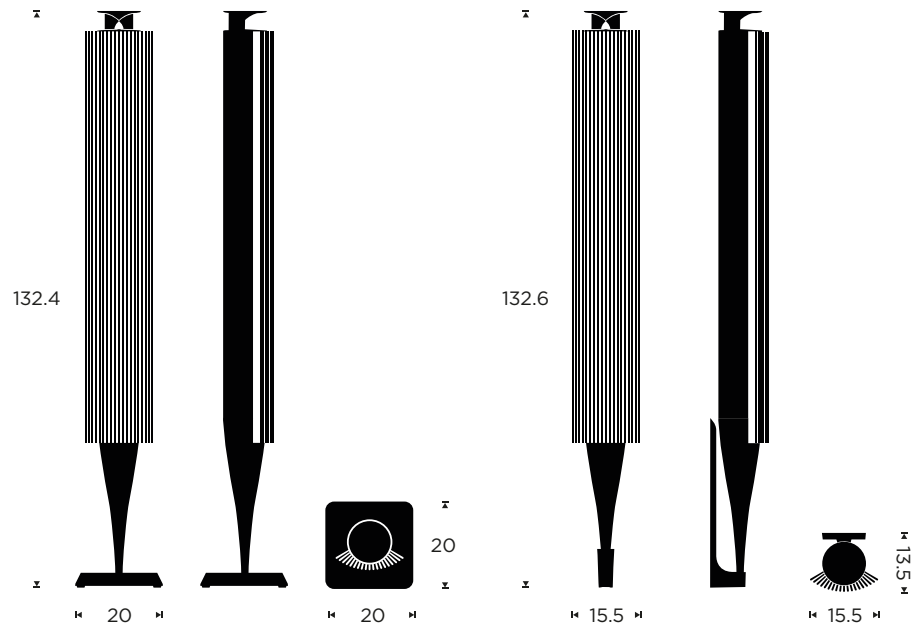

## The emotion in music captured through perfect sound.

The culmination of over 25 years of design and innovation, the Beolab 18 introduces a refined symbiosis of form, craftsmanship, and performance. Inspired by the legendary Beolab 8000 loudspeaker, it honours a classic silhouette with new heights of performance and flexibility. Beolab 18 requires just a power cable to unleash multi-channel wireless audio throughout the space.

BASIC

**Product dimensions W x H x D**

On the floor:  
20 x 132.4 x 20 cm  
Wall mounted:  
15.5 x 132.6 x 13.5 cm

**Placement**

- Floor
- Wall mounted

**Recommended Room Size**

10 - 30 m<sup>2</sup>

**Weight**

1 x 3/4" tweeter  
2 x 4" woofer

**Power Supply**

Power supply built-in  
Power cable included

**Maximum Sound**

**Pressure Level @1m**  
107 dB SPL (pair)

**Advanced Sound Features**

Acoustic Lens Technology  
Thermal Protection  
Adaptive Bass Linearization  
Acoustic Placement Settings