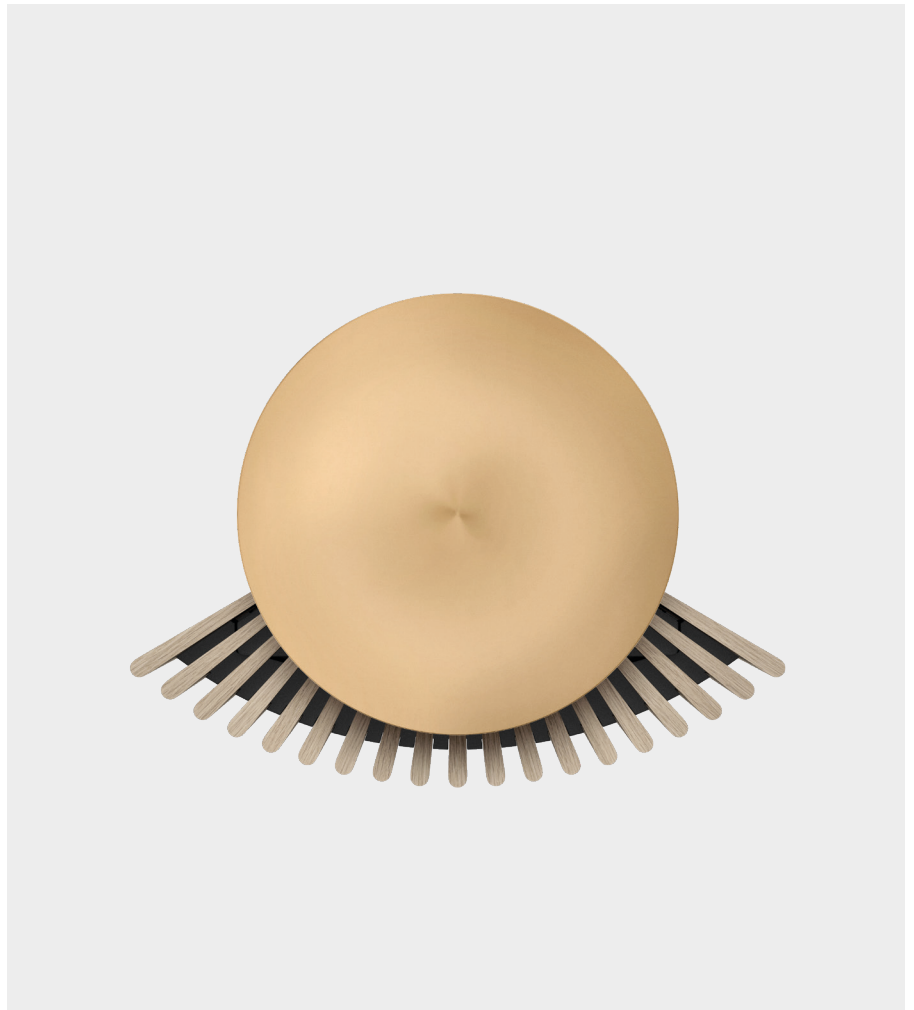

Apple AirPlay 2

Bluetooth Audio Streaming

Spotify Connect

**Multiroom**

Apple Airplay 2, Chromecast, and Beolink Multiroom technologies can be enabled with the addition of Beosound Core for a wireless multiroom setup.

**Remote Control With Beosound Core**

Beremote One BT

Beoremote Halo

---

**OTHER INFORMATION****Designer**

Torsten Valeur, David Lewis Designers.

**Body**  
Natural aluminium  
**Lamellas**  
Oak

**Body**  
Black anthracite  
aluminium  
**Lamellas**  
Dark oak

**Body**  
Gold Tone aluminium  
**Lamellas**  
Light oak

**Body**  
Natural aluminium  
**Lamellas**  
White plastic

**Body**  
Black aluminium  
**Lamellas**  
Black plastic

AVAILABLE FOR  
CUSTOMISATION