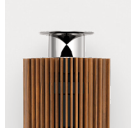

**Remote Control With Beosound Core**

Beremote One BT

Beoremote Halo

---

**OTHER INFORMATION****Designer**

Torsten Valeur, David Lewis Designers.

**Body**  
Natural aluminium  
**Lamellas**  
Oak

**Body**  
Black anthracite  
aluminium  
**Lamellas**  
Dark oak

**Body**  
Gold Tone aluminium  
**Lamellas**  
Light oak

**Body**  
Natural aluminium  
**Lamellas**  
White plastic

**Body**  
Black aluminium  
**Lamellas**  
Black plastic

AVAILABLE FOR  
CUSTOMISATION

With the B&O AR Experience app,  
you can preview the customisation  
options and view the speakers in  
different rooms.

*Bronze Tone aluminium with walnut lamellas*